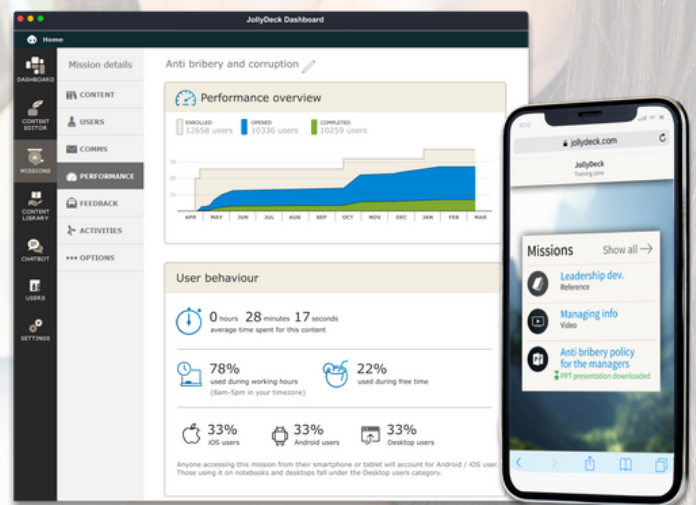

The next generation of compliance training

Compliance training doesn't have to be long and boring. Now there's a new way to deliver key messages to your employees, quickly and easily – at a time and a place to suit them.

CompliDeck streamlines the delivery of compliance training, cutting out unnecessary content and interactions to deliver a modern, engaging and easily accessible experience that meets the needs and expectations of today's learners.

- Apply the proven principles of spaced learning
- Put control in the hands of users
- Streamline the delivery of training – reducing time and cost
- Designed and developed by experienced compliance practitioners

Innovative card deck format – replaces traditional learning modules and provides consistent, structured and user-friendly delivery of content

Virtual coaches – interacts with the learner and guides them through the content

Game-based challenges – engages and motivates learners while rewarding knowledge and consistency

Performance support tools – provide just in time support at the point of need

Broadcast messaging – quickly and easily respond to incidents or send updates and reminders with video messages, animations, quizzes or links to useful resources

Simple editing and authoring tool – edit and adapt each course to meet your specific needs and to build new content, all at no additional cost

Powerful and intuitive dashboards – puts you in control of managing and deploying your content and provides detailed performance metrics

Library of compliance content – addresses a range of core compliance topics. New and updated content added on an ongoing basis. Refresh your programme as required

Powered by

CONTACT US TODAY

We'll be happy to discuss your requirements, give you a demonstration of the solution and provide a competitive quote.

Waypoint GRC Ltd
Kemp House
160 City Road
London EC1V 2NX
info@waypointgrc.com
+44 (0)20 3305 7151
www.waypointgrc.com/complideck